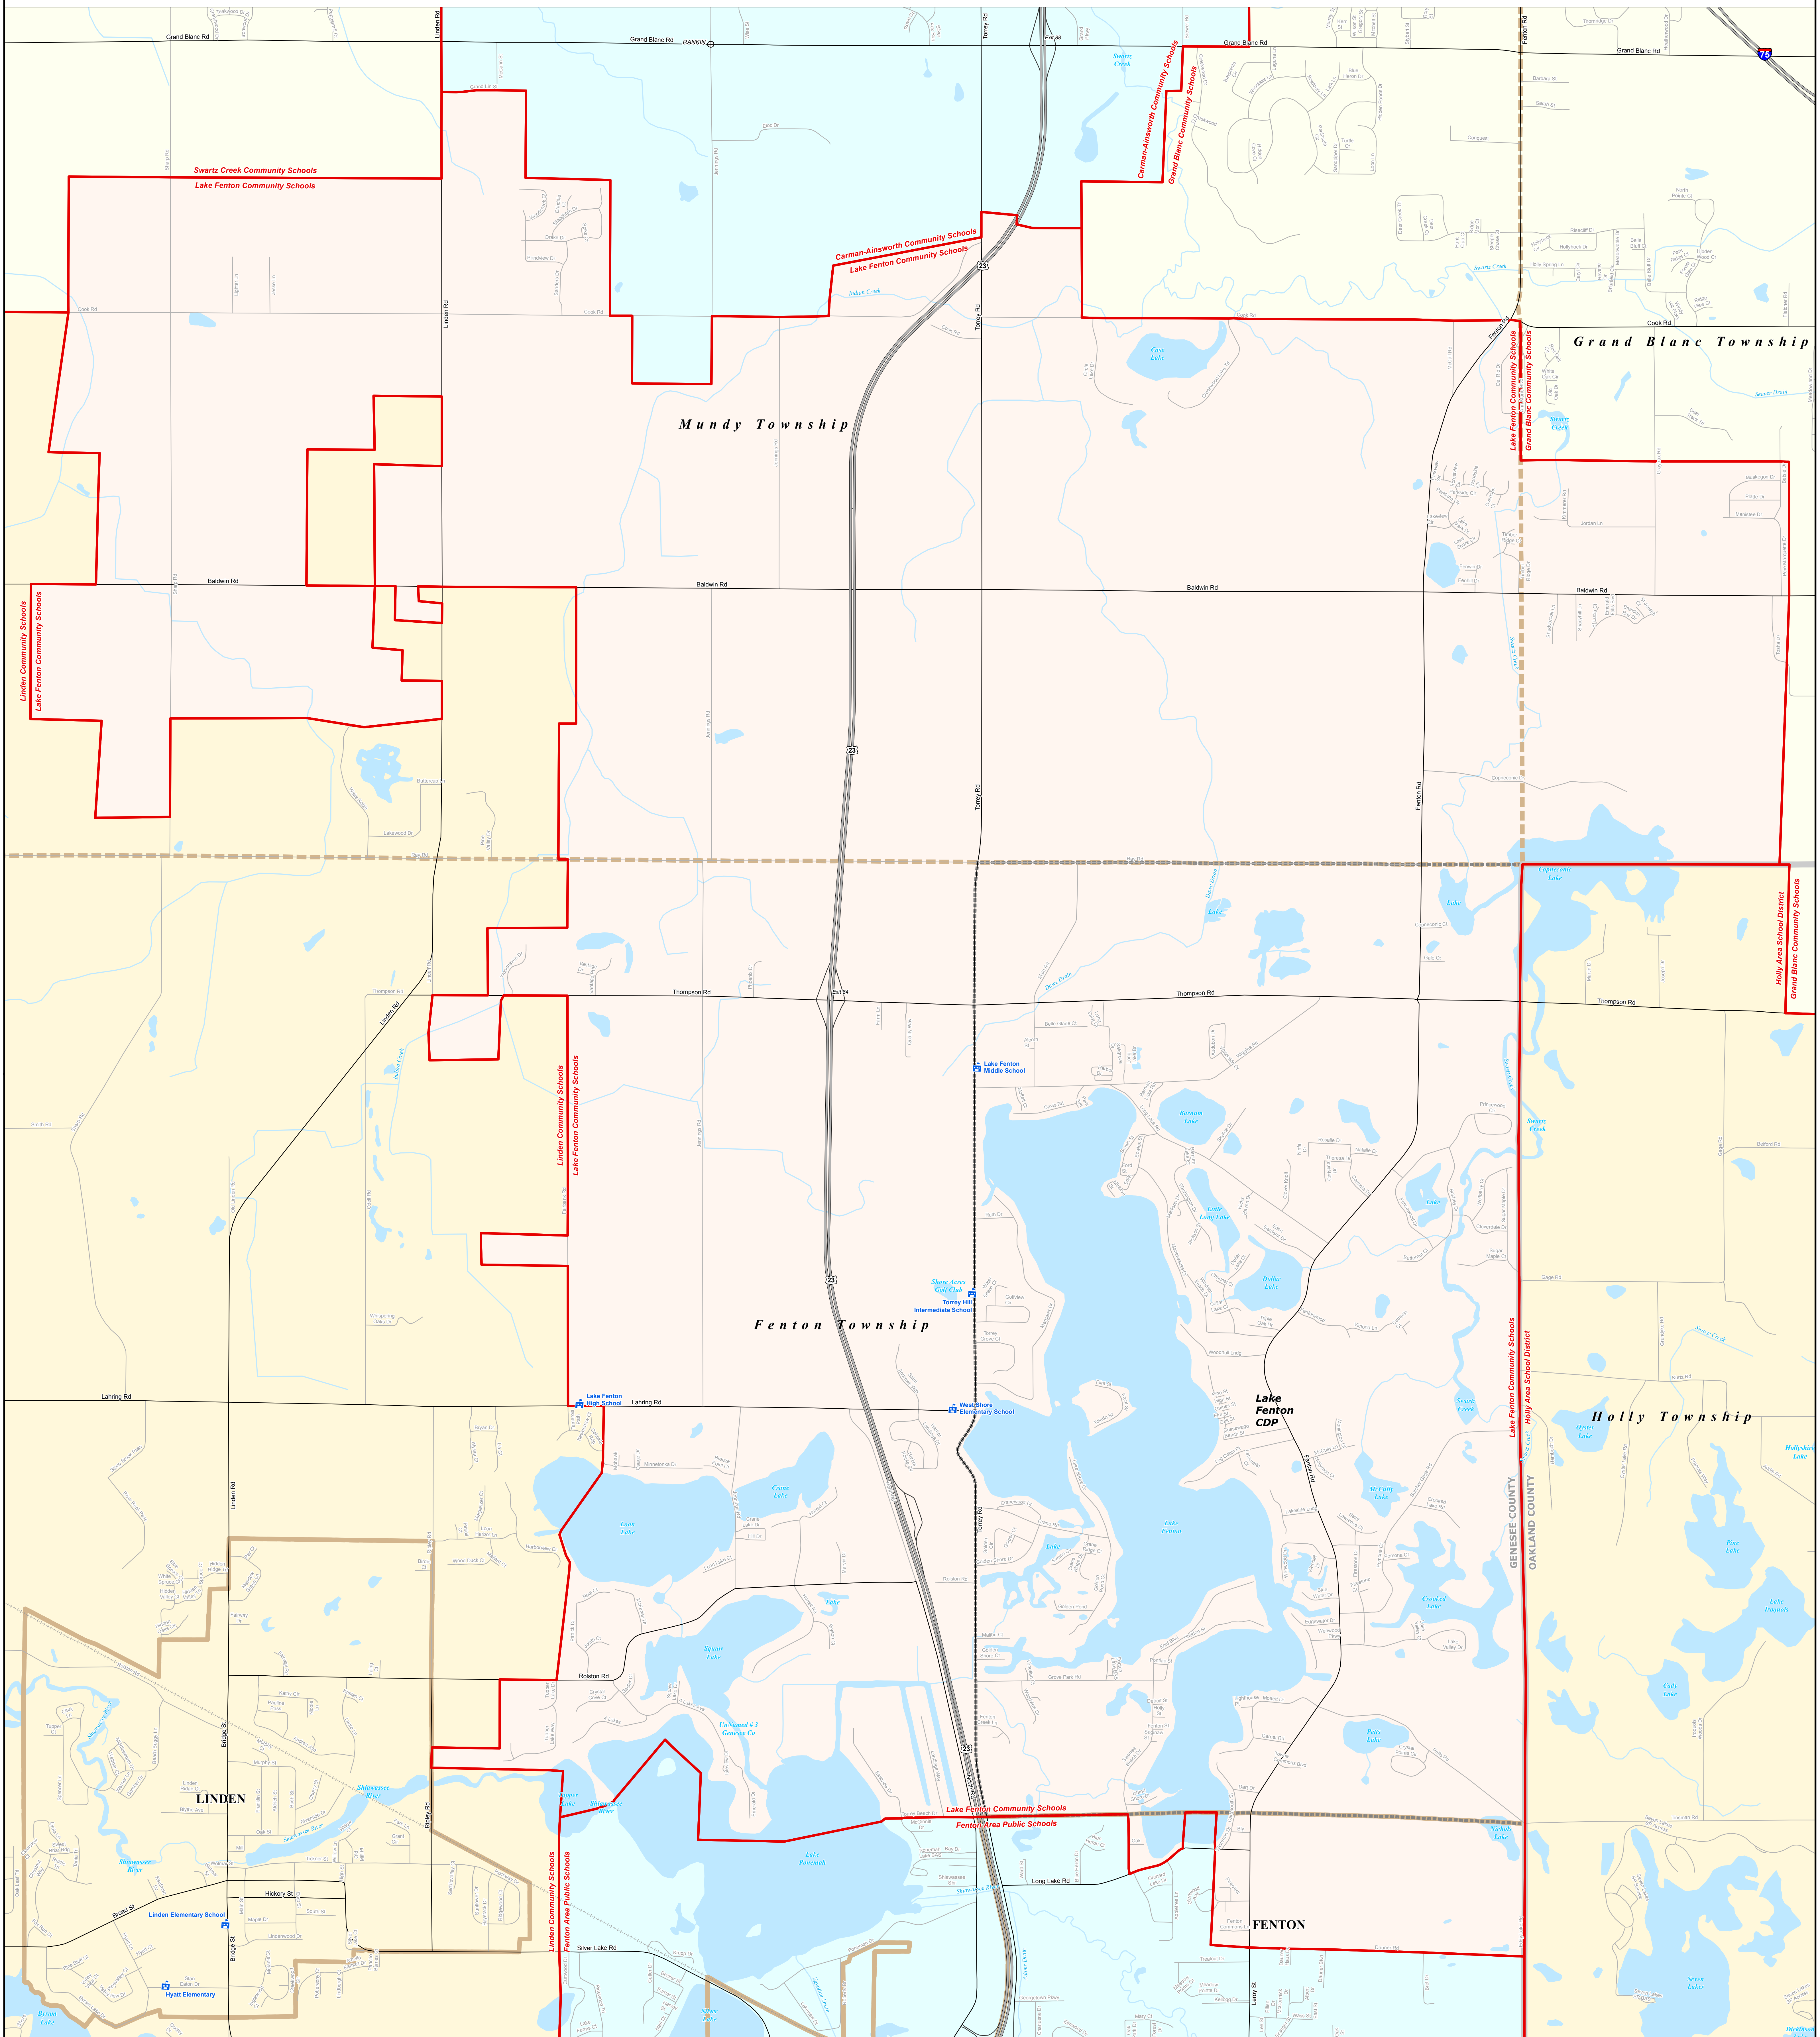

LAKE FENTON COMMUNITY SCHOOLS

Genesee ISD

*Note: Non K-12 School Districts identified with Asterisk (*) in Name

11/14/13

Legend	
School District	School
County	Water Feature
City	River, Stream, or Drain
Township	Railroad
Village	Freeway
Census Designated Place	Primary Road
	Local Road

Source: Michigan Geographic Framework, v13a